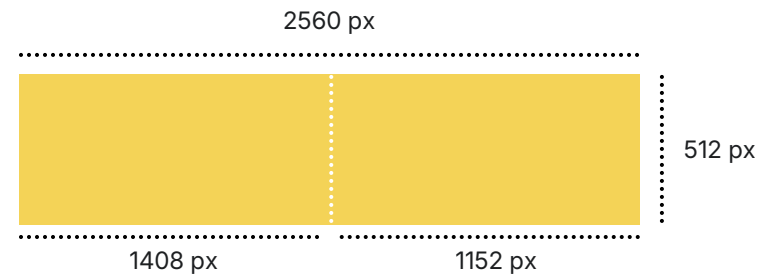

Epic Series

AVENYN | GÖTEBORG

SIZE & RESOLUTION

Resolution: 2560x512 px

Ratio: 5:1

Physical size: 21 sqm

FORMAT

Format video: .mp4

Codecs: H.264

Bitrate: Max 20 000 kb/s

Frame rate: 25 fps

Spotlength: 5 sec.

Format picture: .jpg / .png

DELIVERY

Deliver to adops@altaoutdoor.se

KEEP IN MIND